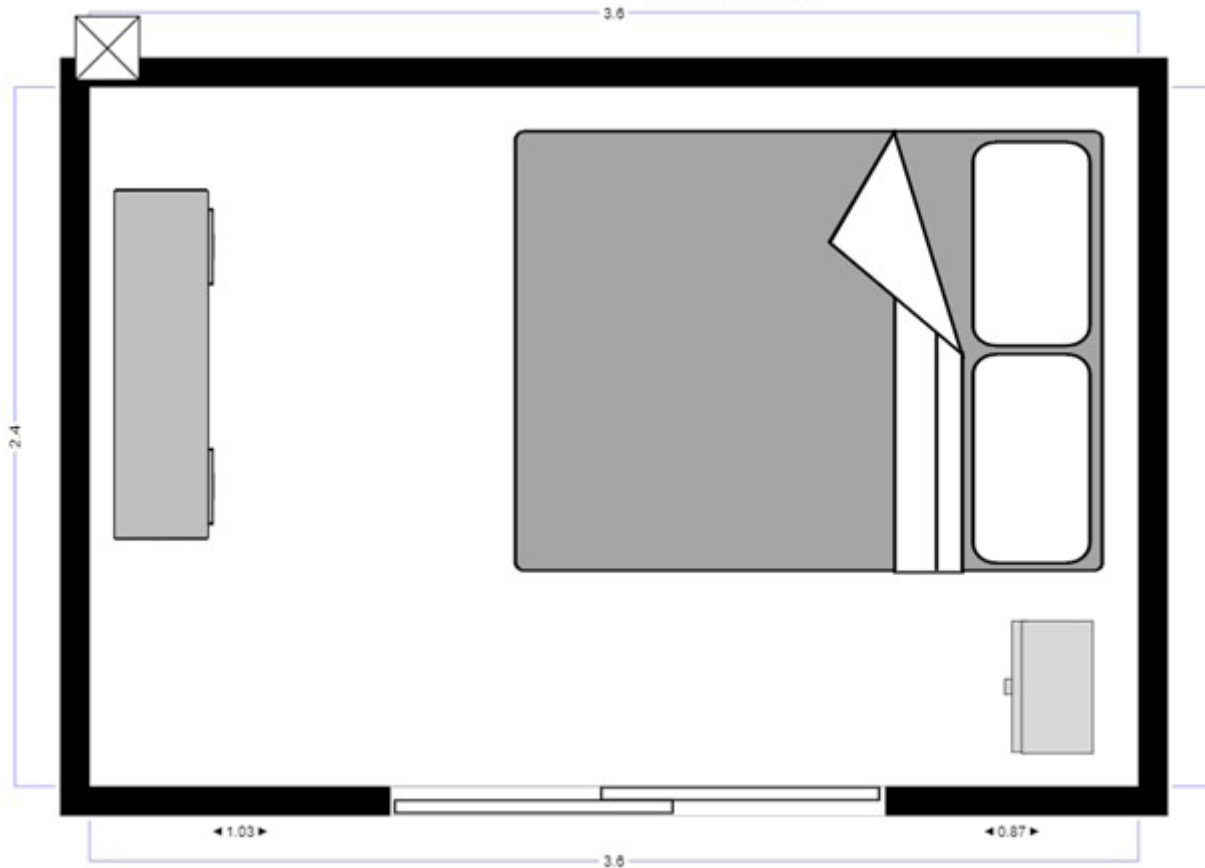

Rental Cabin
Small – 3.6 x 2.4m

Rental Cabin
Small – 3.6 x 2.4m

Rental Cabin
Small – 3.6 x 2.4m