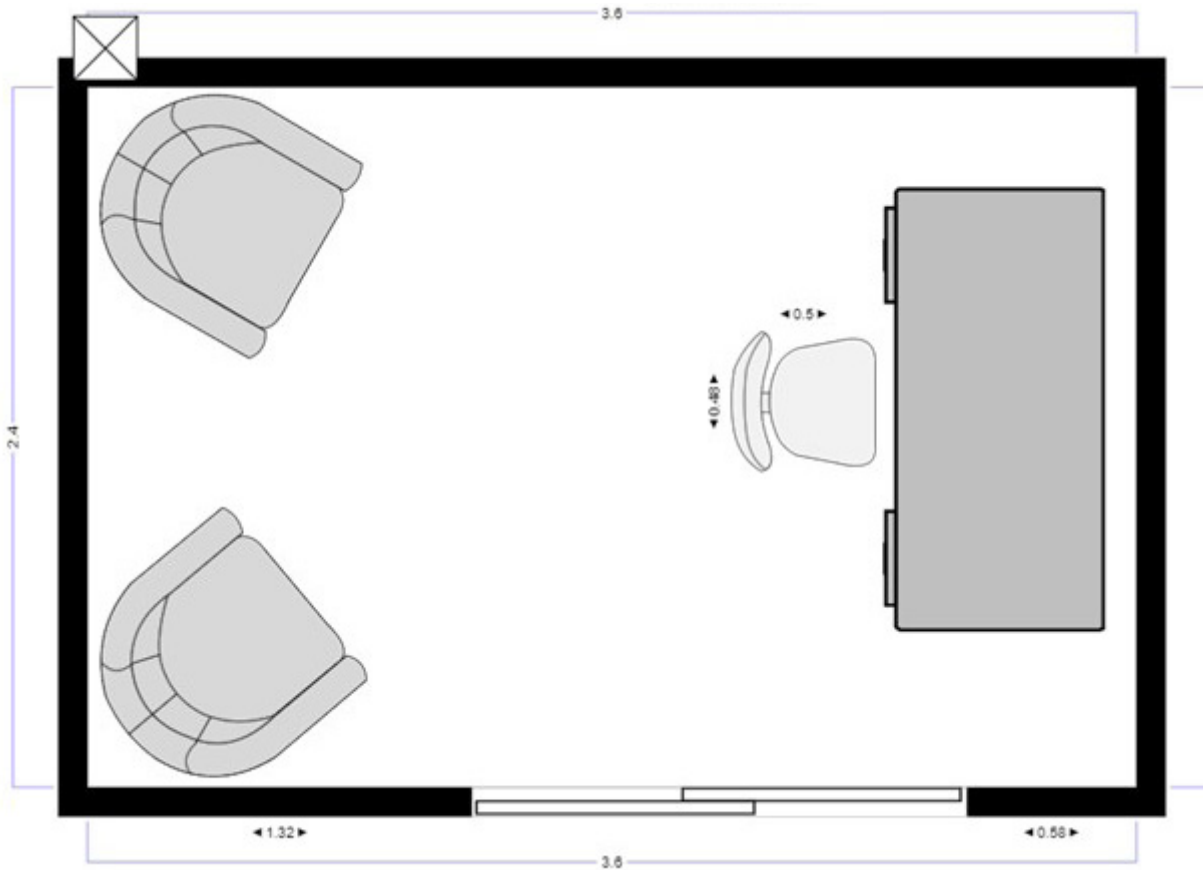

Rental Cabin
Small – 3.6 x 2.4m

Rental Cabin
Small – 3.6 x 2.4m

Rental Cabin
Small – 3.6 x 2.4m